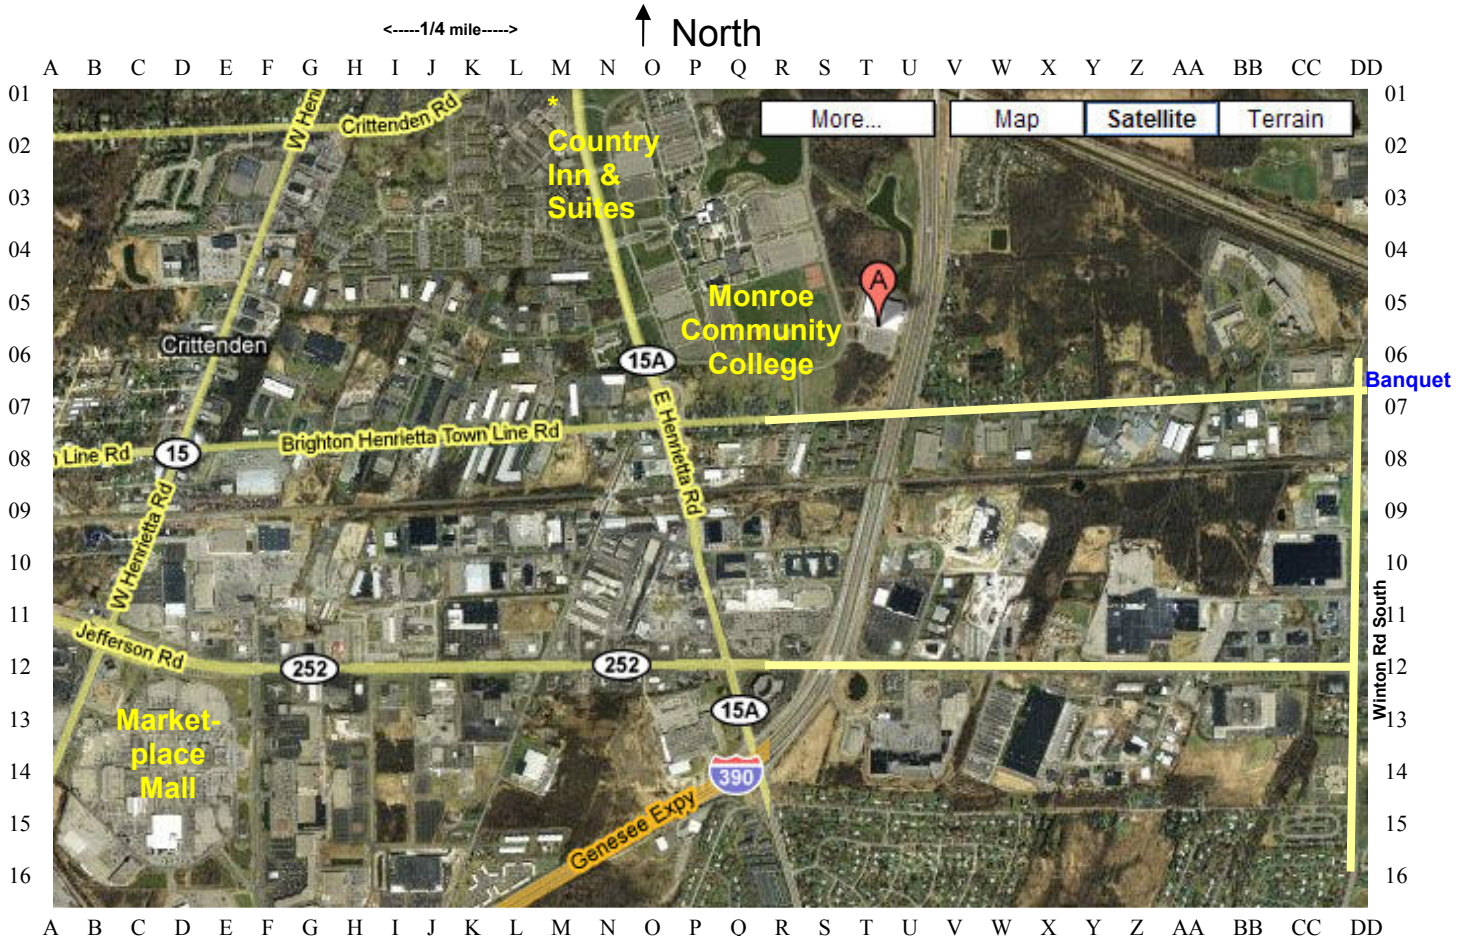

Outback Steakhouse
(U12) 585-424-6880
1180 Jefferson Rd

Scotch and Sirloin
(DD06) 585-427-0808
3450 Winton Pl

Subs

DiBella's
(I12) 585-475-1831
420 Jefferson Rd

Thai

The King and I
(P10) 585-427-8090
1455 East Henrietta Rd

Ice Cream

Abbott's (inside Bill Gray's)
(U12) 585-424-2350
1225 Jefferson Rd

Coffee/Snacks

Dunkin Donuts (P12, E7)
Starbucks (R11)
Tim Horton's (BB12)

Points of Interest

Marketplace Mall- 150 stores and Food Court (D14)
Wegman's Groceries and Food Court (F14)