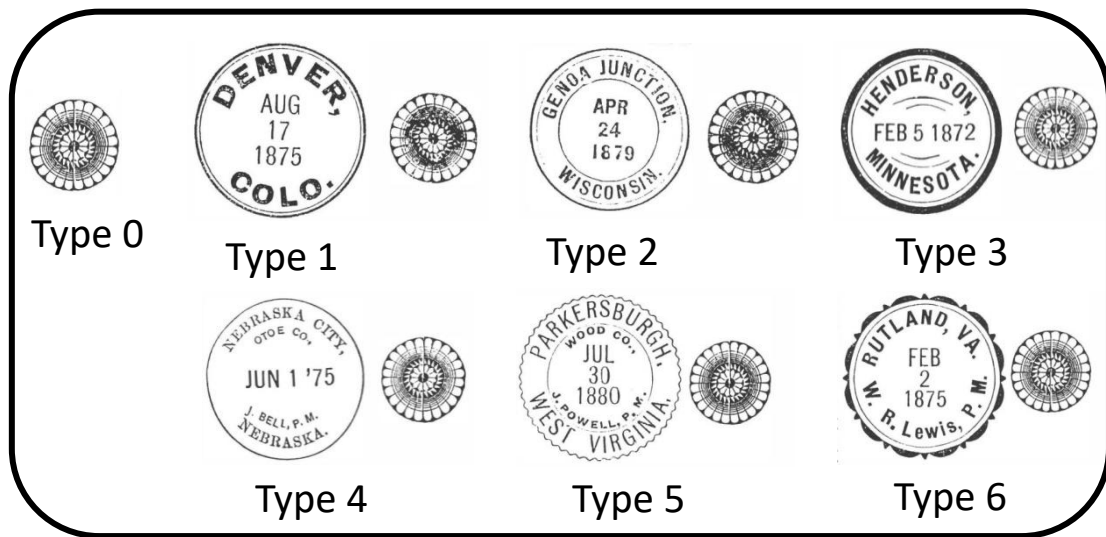

(Note: In the advertisement under "Best Offer", this Cancellor and kit cost \$3.00.)

I show the seven different cancellations found on WOF covers (Fig. 4)--six duplex and one with only the WOF die, coupled with many different circular date stamps as shown in the cover (Fig. 5).