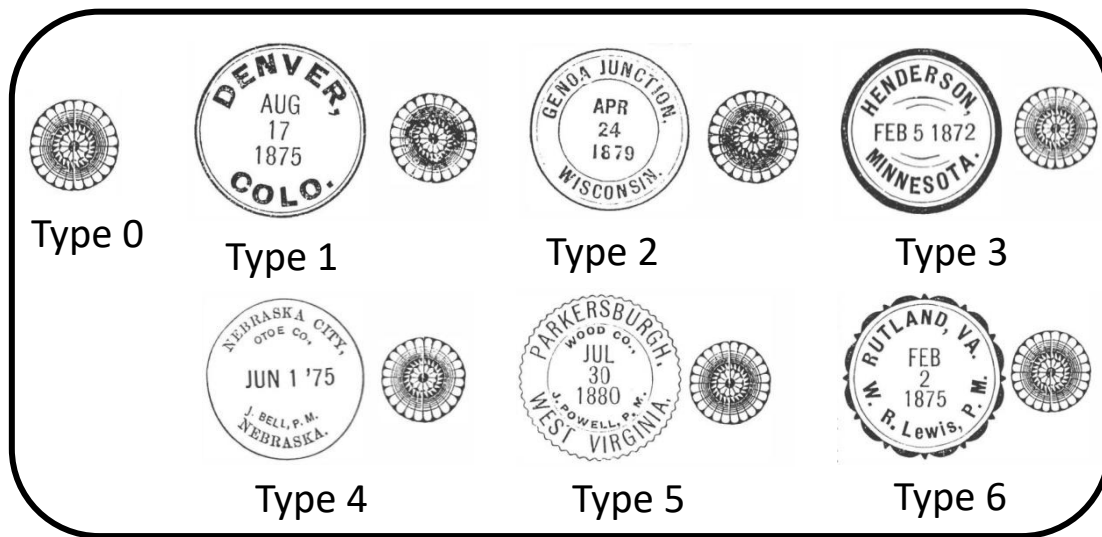

Clifton, Illinois
Oct. 12, 1880

Fig. 4

Wheel of Fortune cancels/killers were generally used in conjunction (as a duplex) with town postmarks, as shown (Fig. 5) in Types 1 through 6; however, the WOF is known stand-alone as well (Type 0) as shown in the Homer, Illinois cover (Fig. 6).