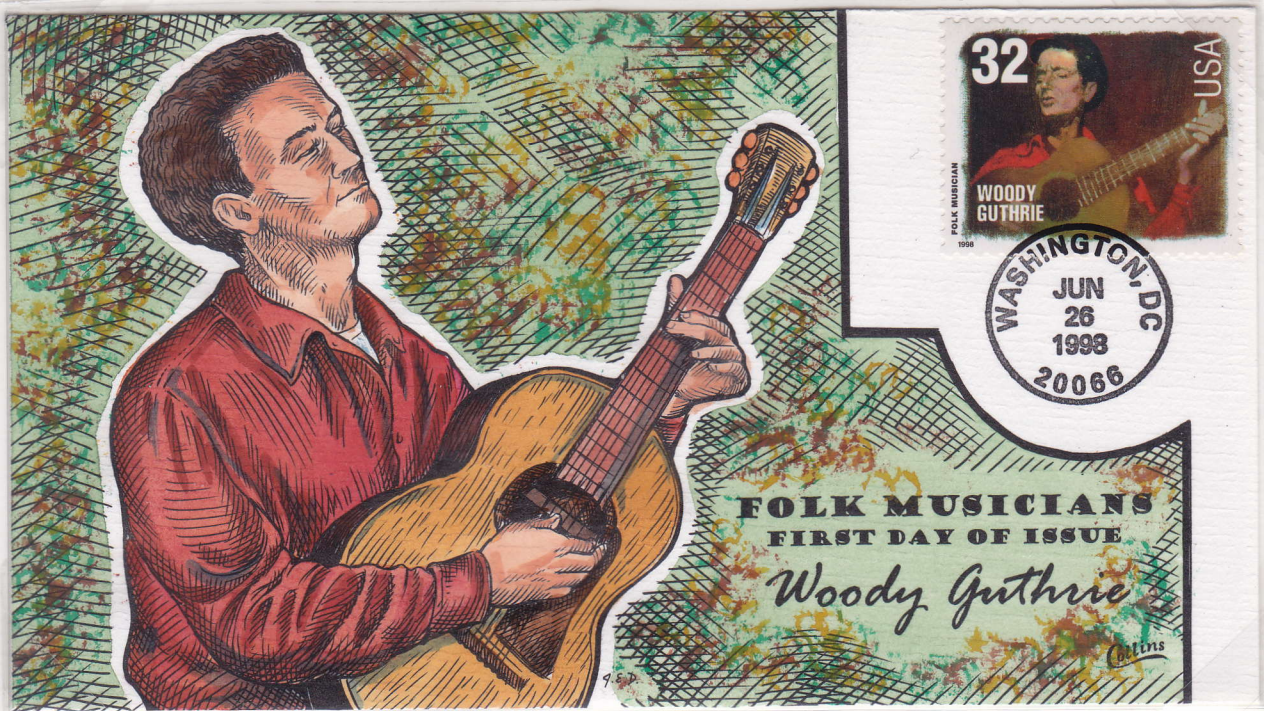

WOODY GUTHRIE

His Life and His Songs

Woody Guthrie (1912-1967) was one of the United States' most influential folk musicians. Among the more than 2,500 songs he wrote are such American folk standards as *This Land Is Your Land* and *So Long, It's Been Good to Know You*. In 1998, the U.S. Postal Service finally honored Woody on a stamp, after a decade long campaign organized by his family, friends, and fans. This Display Division exhibit tells the story of Woody's life and illustrates some of his song lyrics with stamps, covers, postal stationery, and other philatelic material, enhanced by various non-philatelic items.

Collins hand painted cachet. Bull's eye style first day of issue handstamped postmark.

→
WOODY GUTHRIE
 autograph cover.
 Note return address.

from: woody guthrie
 7th Charles St
 N.Y. City N.Y.

To:

Harry W. Zollars
 523 Broad ave
 Belle Vernon
 Pa.