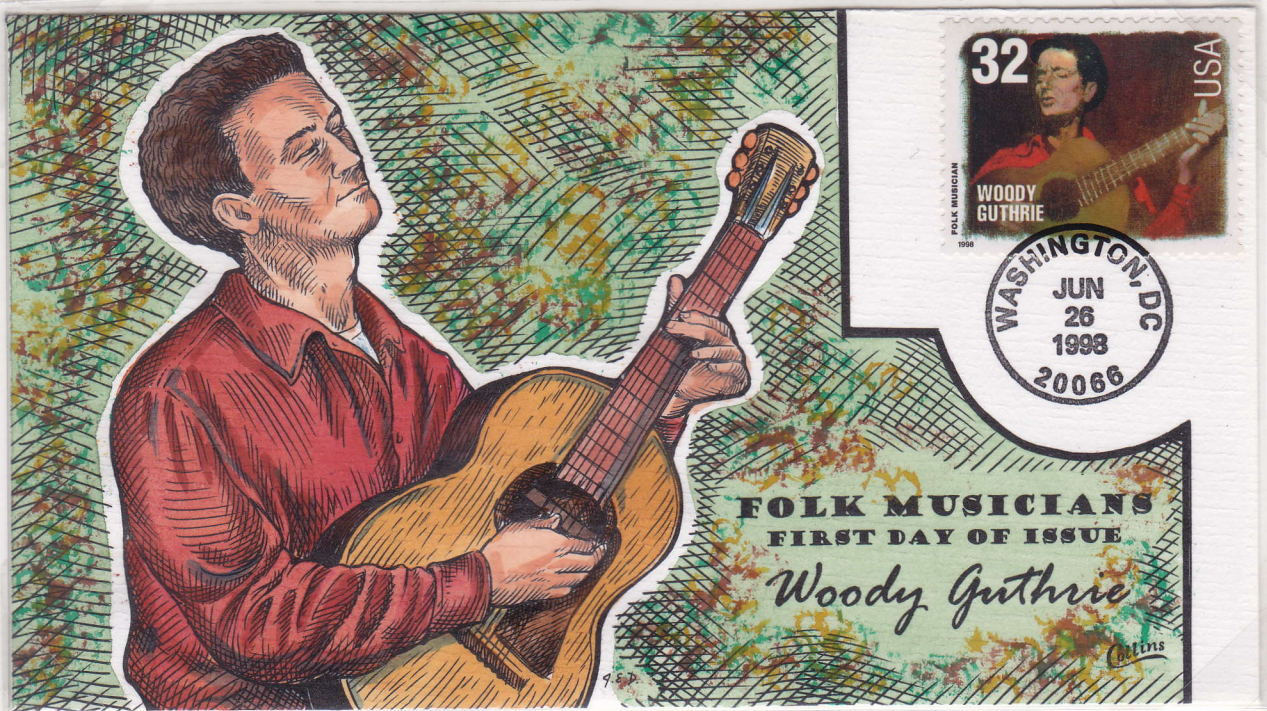

WOODY GUTHRIE

His Life and His Songs

Woody Guthrie (1912-1967) was one of the United States' most influential folk musicians. Among the more than 2,500 songs he wrote are such American folk standards as *This Land Is Your Land* and *So Long, It's Been Good to Know You*. In 1998, the U.S. Postal Service finally honored Woody on a stamp, after a decade long campaign organized by his family, friends, and fans. This Display Division exhibit tells the story of Woody's life and illustrates some of his song lyrics with stamps, covers, postal stationery, and other philatelic material, enhanced by various non-philatelic items.

Collins hand painted cachet. Bull's eye style first day of issue handstamped postmark.

→
WOODY GUTHRIE
 autograph cover.
 Note return address.

from: woody guthrie
 7th Charles St
 n. y. city n. y.

To:

Harry W. Zollars
 523 Broad ave
 Belle Vernon
 Pa.