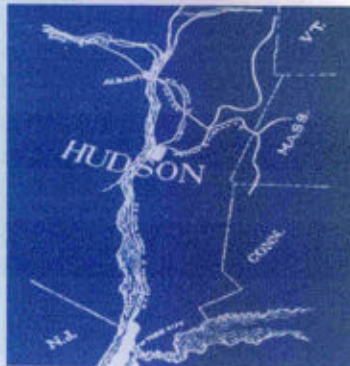

ORGANIZATION OF EXHIBIT: This exhibit is loosely arranged chronologically allowing for some overlap for many markings. Grouping is based upon the type of date stamp used; variables include presence and style of obliterator, font, color, and any auxiliary markings utilized.

- Items of special interest are set within colored frames.

STAMPLESS ~ 1793 - 1854:

Straight Line Markings (Typeset)
 Fancy Scroll Circular Date Stamps
 Rimless Circular Date Stamps
 Circular Date Stamps
 Integral Rate Circular Date Stamps
 Cross Border Mail
 Independent Mail

FRANKED ~ 1851 - 1919:

Integral Rate Circular Date Stamps
 Circular Date Stamps
 Double Circle Date Stamps
 Attached Year Date Stamps
 Straight Line Markings (Rubber)
 Machine Cancellations

EPILOGUE: Instructional Markings.

Straight Line Markings (Typeset)

Straight Line Postmark 'Hudson,' 25 x 4mm with comma. 'Nov. 29,' (1794).
 Free frank of Cotton Gelston, first Postmaster of Hudson, docketed '11 mo 27.'
 Typeset, one of five examples recorded.