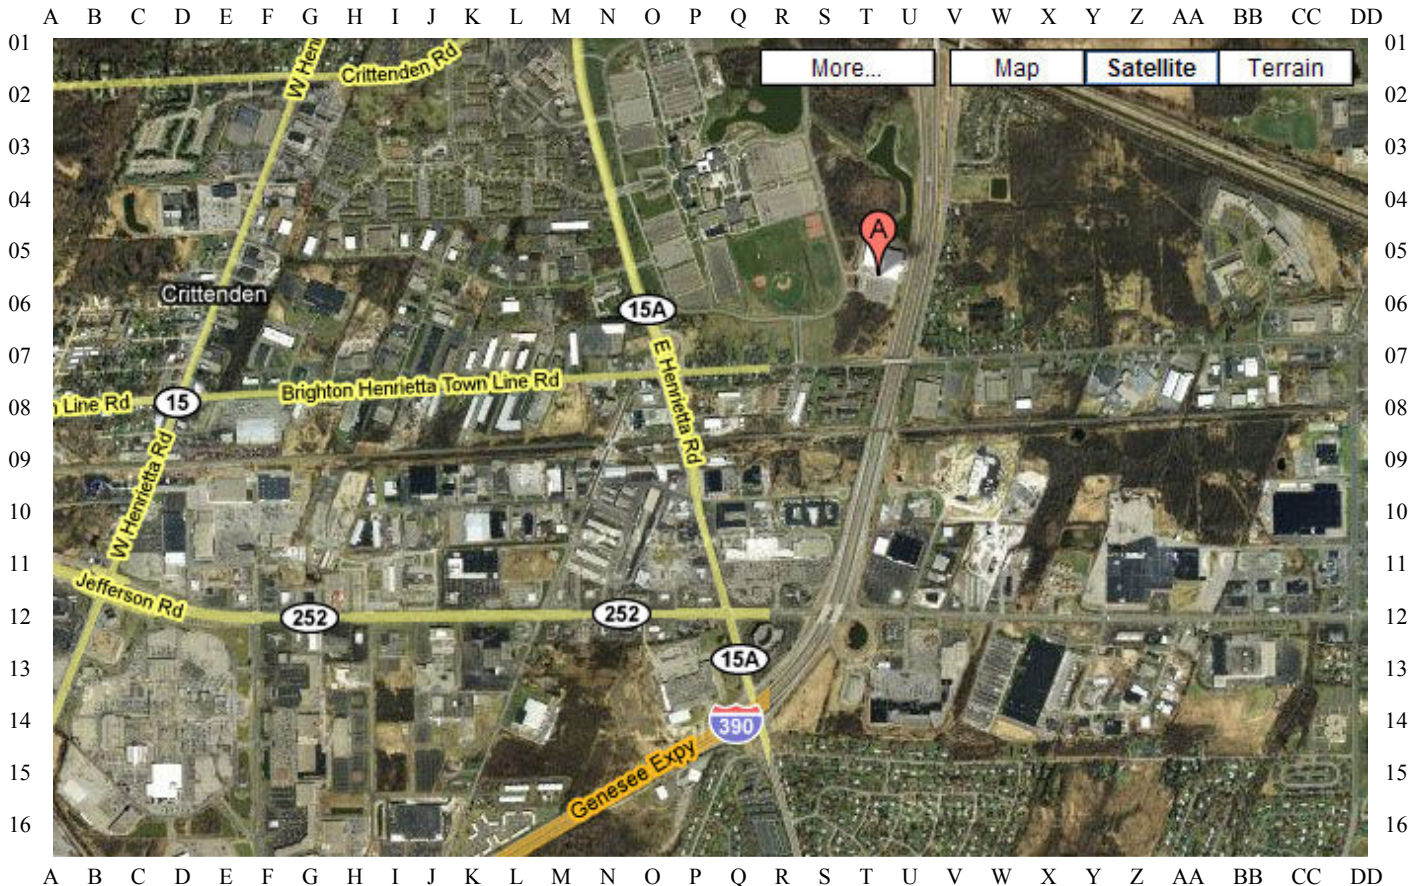

Bugaboo Creek
(M12) 292-5800
935 Jefferson Rd

Outback Steakhouse
(U12) 424-6880
1180 Jefferson Rd

Subs

DiBella's
(west of A11) 475-1831
420 Jefferson Rd

Thai

The King and I
(P10) 427-8090
1455 E Henrietta Rd

Continental

Phillips European
(M01) 272-9910
26 Corporate Woods

Ice Cream

Abbott's (inside Bill Gray's)
(U12) 424-2350
1225 Jefferson Rd

North

Points of Interest

Marketplace Mall- 150 stores and Food Court (D14)
Wegman's Groceries and Food Court (F14)

Show Related Sites (circled)

ESL Sports Centre (A)
Country Inn & Suites – Show Hotel (M1)