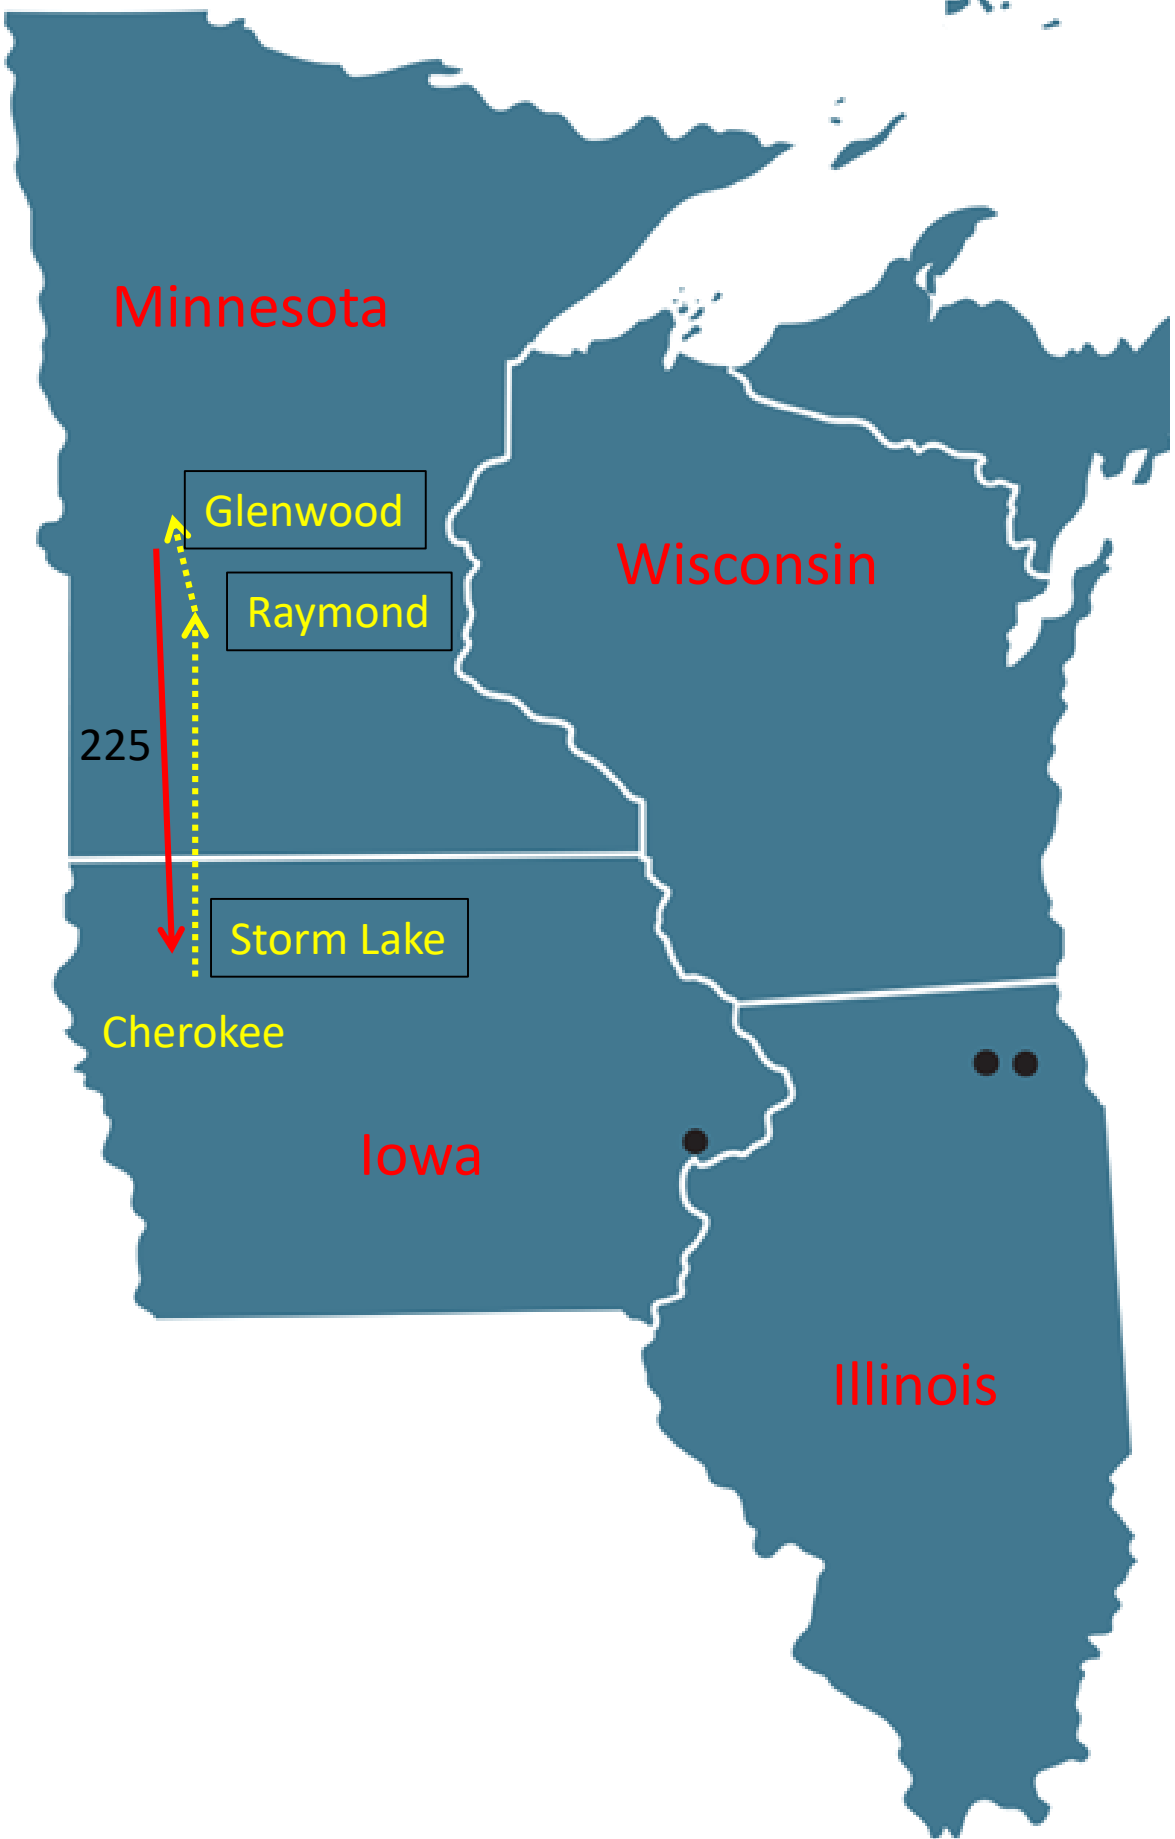

# Storm Lake, Iowa

Aug. 14, 1881

# Raymond, Minnesota

Apr. 18, 1922

Minnesota

Wisconsin

Iowa

Illinois

Glenwood

Raymond

# Glenwood, Minnesota

July 17, 1916

Minnesota

Glenwood

Raymond

225

Storm Lake

Cherokee

Iowa

Wisconsin

Illinois