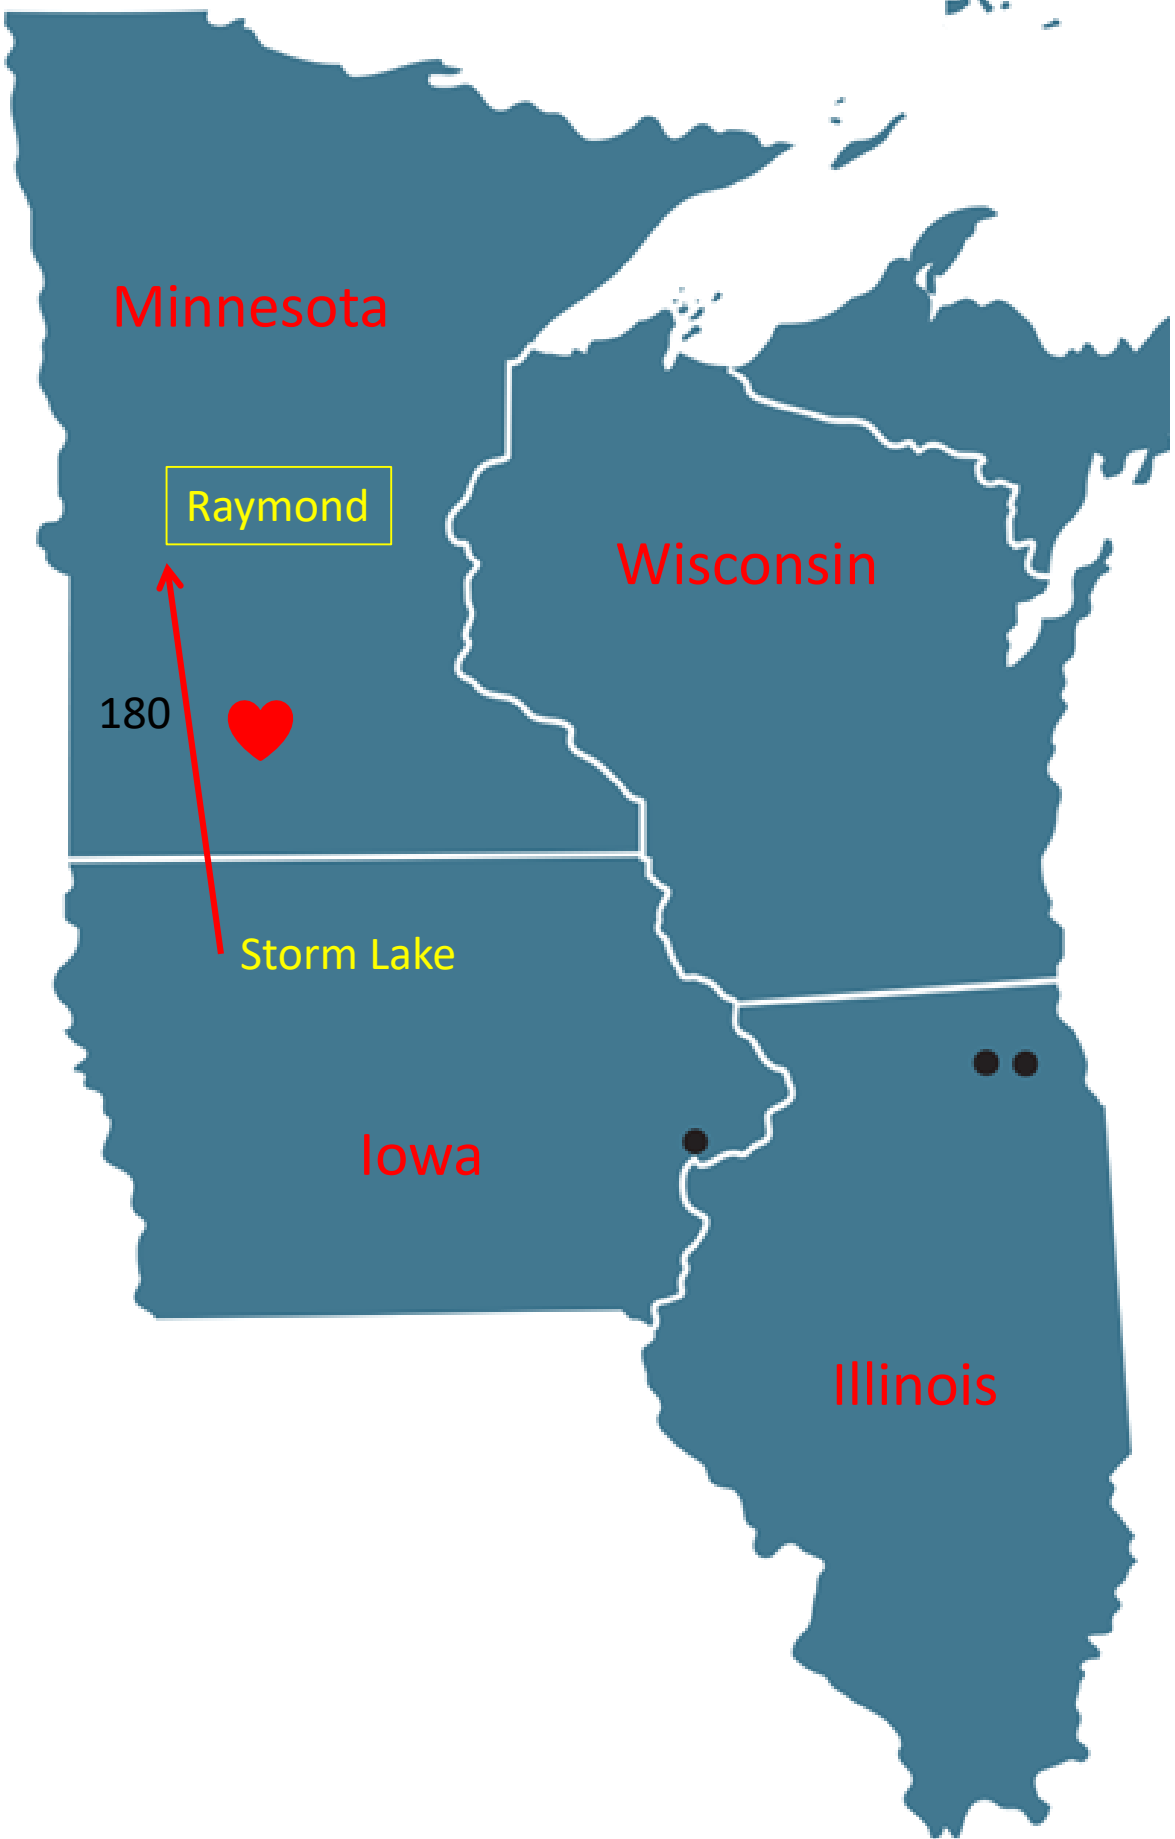

# My Family Stamp Album

Minnesota

Raymond

Wisconsin

180

Storm Lake

Iowa

Illinois

# Storm Lake, Iowa

Aug. 14, 1881

# Raymond, Minnesota

Apr. 18, 1922

Minnesota

Wisconsin

Iowa

Illinois

Glenwood

Raymond

# Sterling, Illinois

Sept. 7, 1865

Minnesota

Park Rapids

Eagle Bend

Glenwood

Raymond

Storm Lake