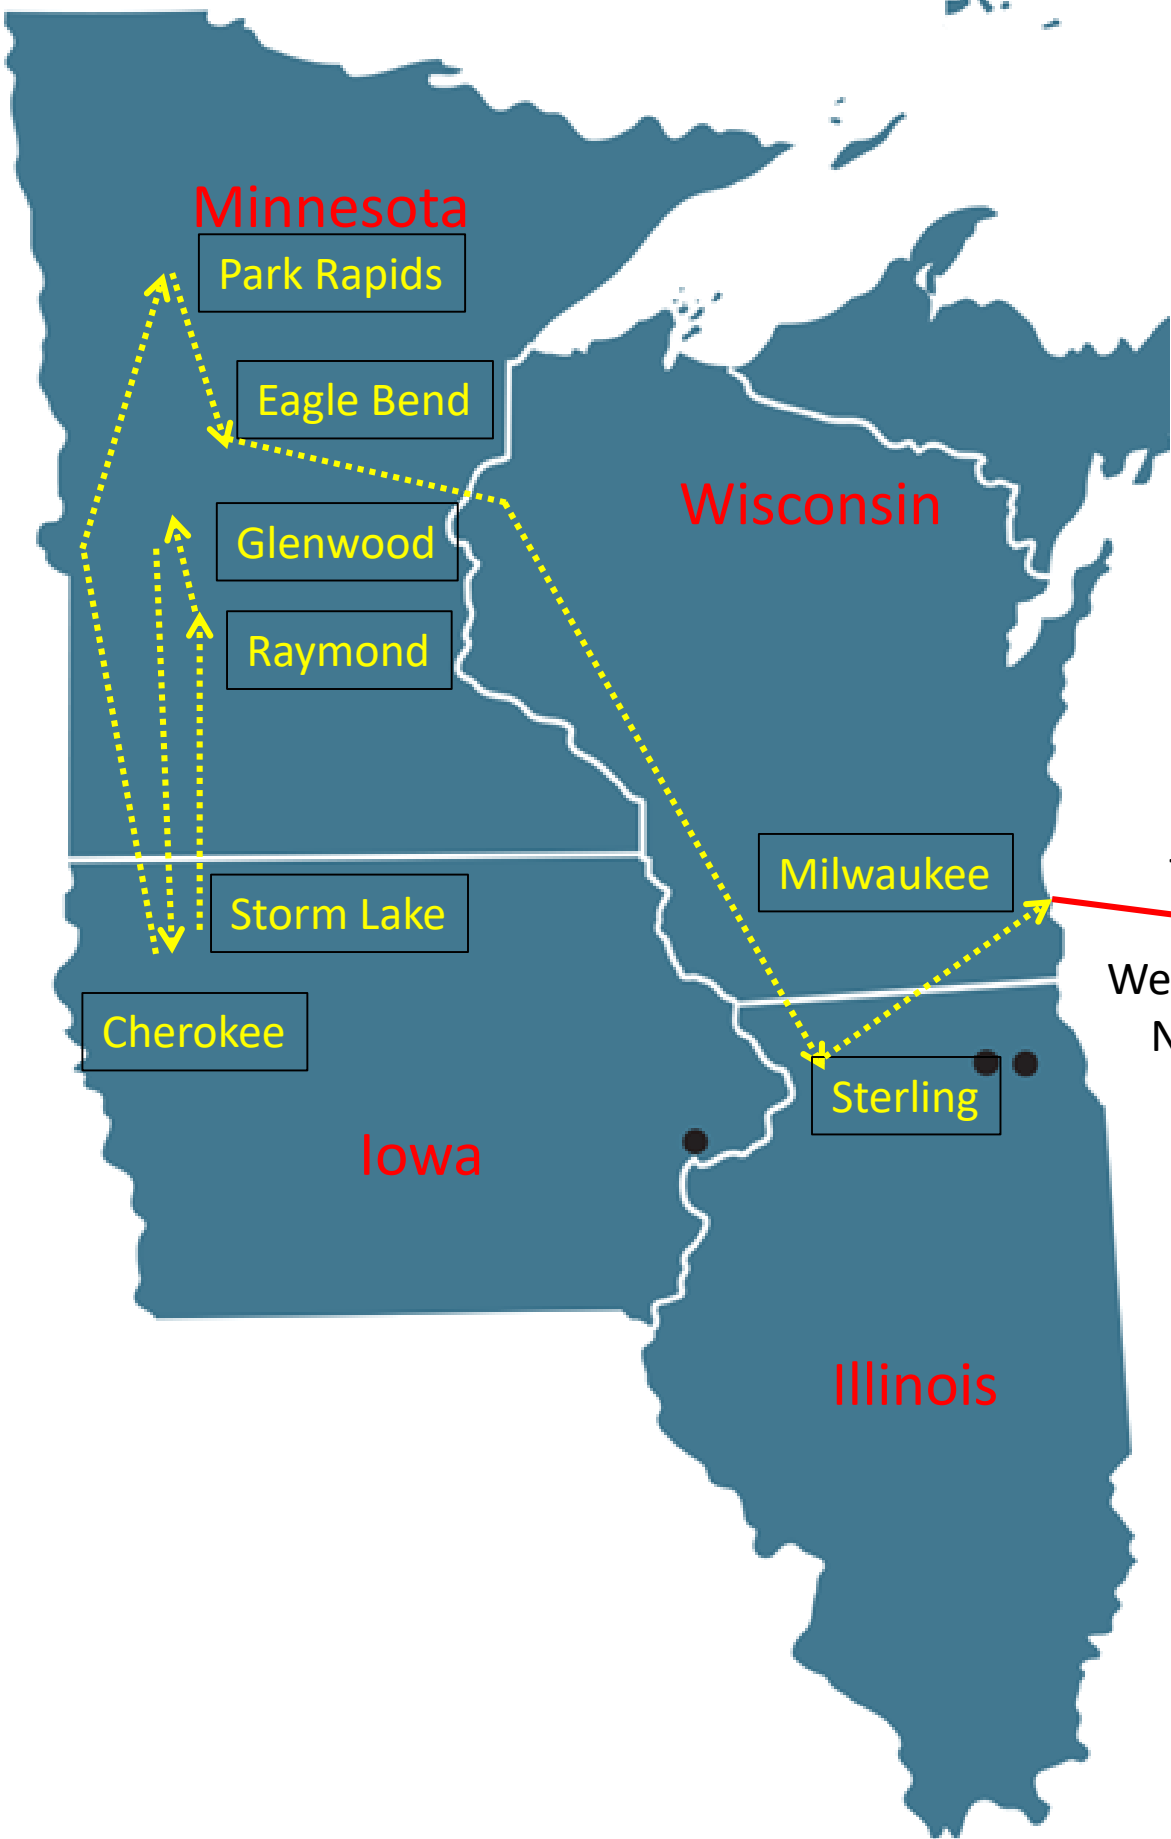

# Sterling, Illinois

Sept. 7, 1865

Minnesota

Park Rapids

Eagle Bend

Glenwood

Raymond

Storm Lake

Cherokee

Wisconsin

Milwaukee

160

Sterling

Iowa

Illinois

# Milwaukee, Wisconsin

1927 Registered

1962-63 Basketball Schedule

Minnesota

Park Rapids

Eagle Bend

Glenwood

Raymond

Storm Lake

Cherokee

Wisconsin

Milwaukee

Sterling

Iowa

Illinois

710