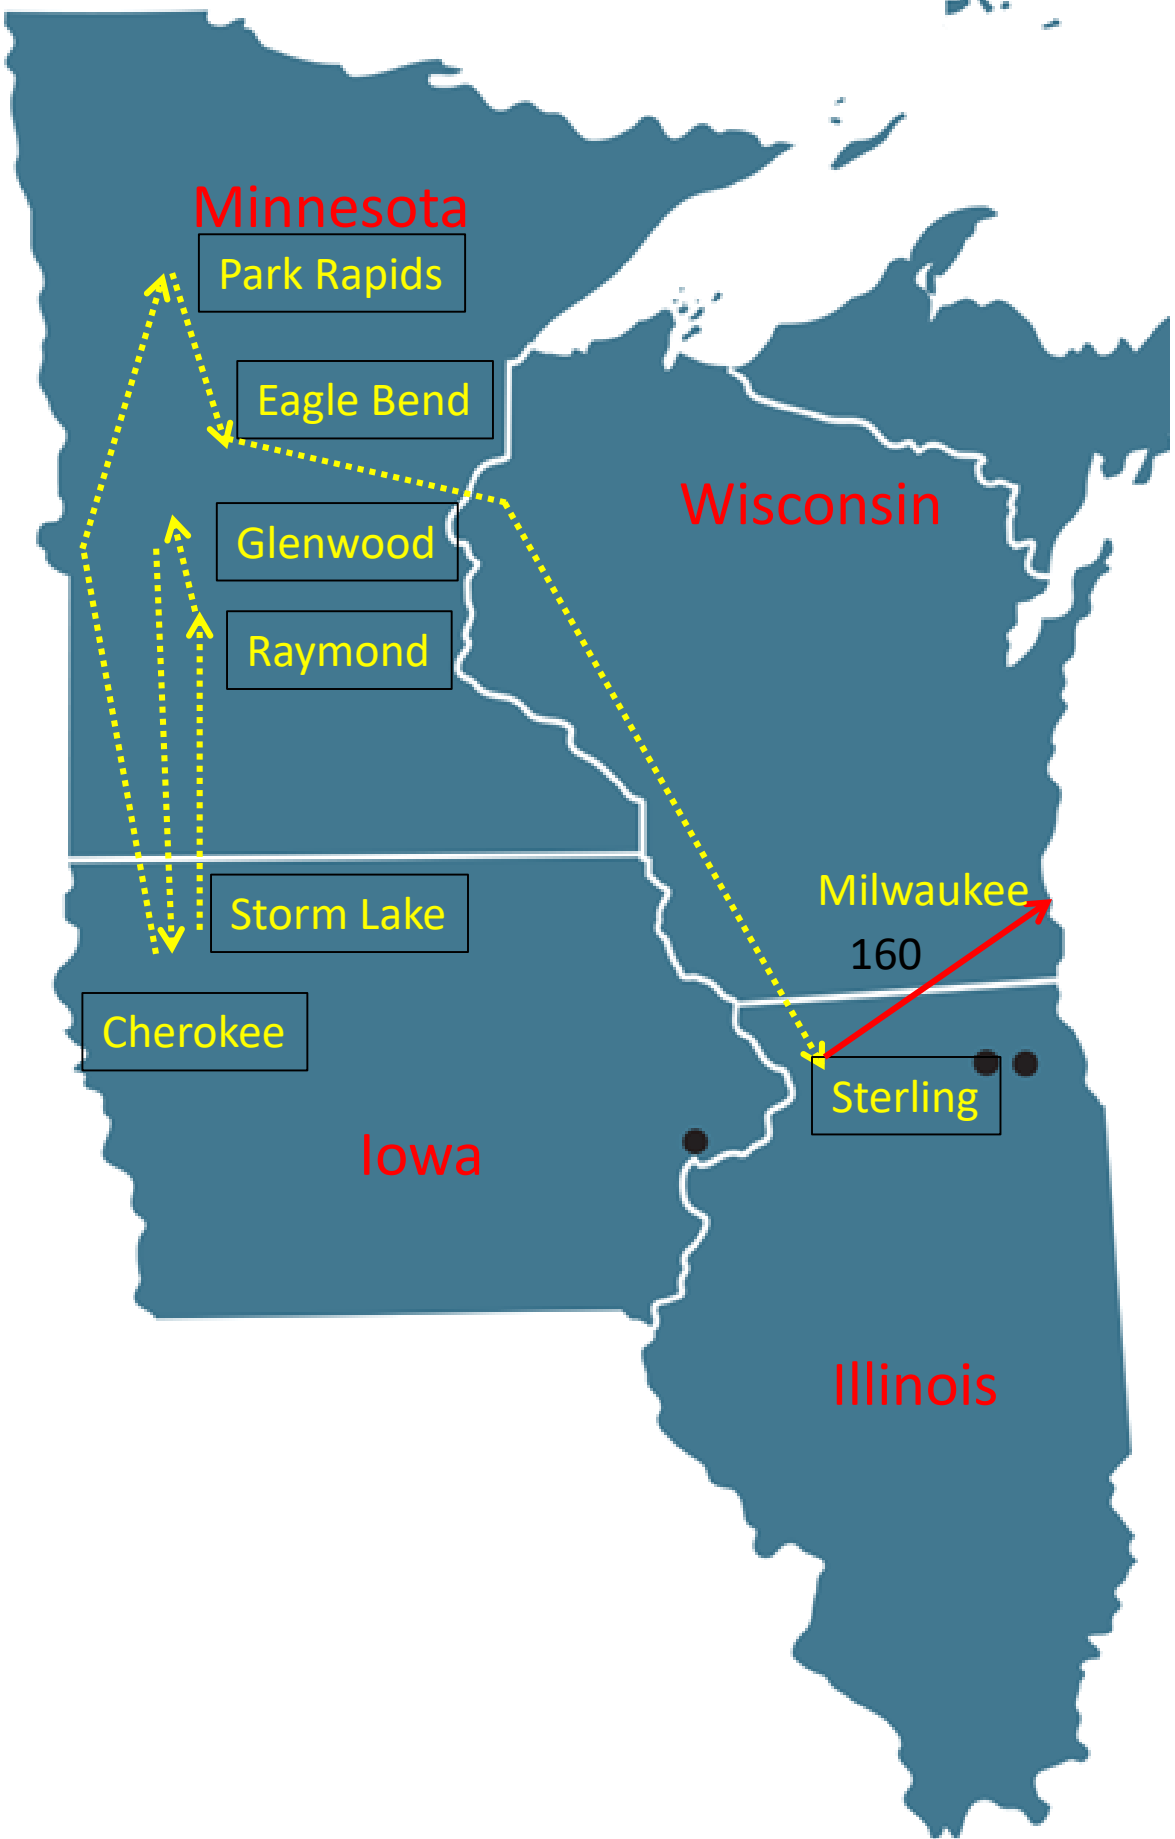

Cherokee

Iowa

Wisconsin

Illinois

Cherokee

Wisconsin

550

Sterling

Iowa

Illinois

# Sterling, Illinois

Sept. 7, 1865

Minnesota

Park Rapids

Eagle Bend

Glenwood

Raymond

Storm Lake

Cherokee

Wisconsin

Milwaukee

160

Sterling

Iowa

Illinois