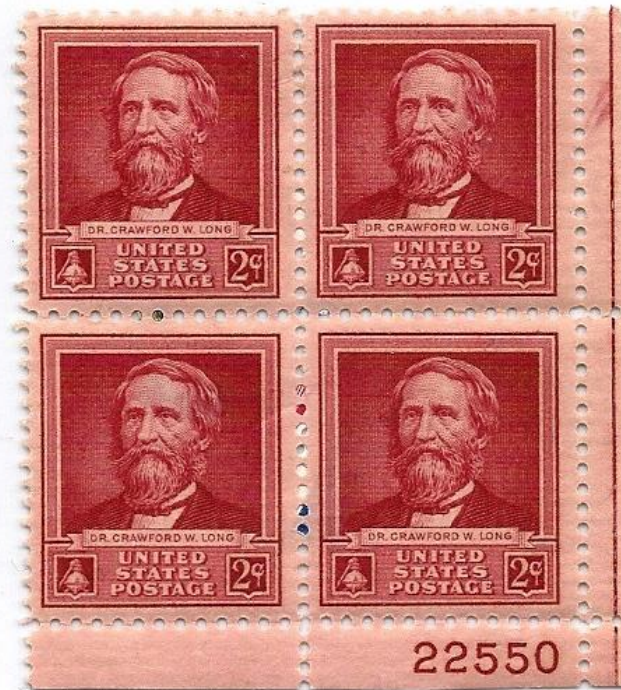

Symbolism and Mythology

Weird

Red Cross  
Red Crescent

The Mayo brothers advanced surgery  
and group practice  
Crawford Long developed anesthesia

George Papanicolaou developed the Pap Smear, a test to detect pre-cancer of the cervix. He worked with Herbert Traut, a gynecologist. A Romanian, Babes by name, actually published similar results a couple of months before Papanicolaou, but his work was ignored. We should call it: the Babes, Papanicolaou, Traut Smear.