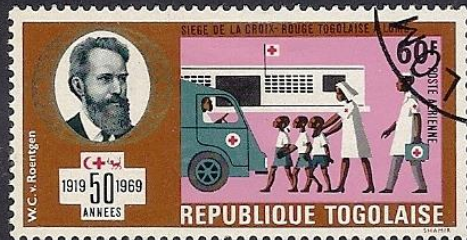

The Red Crescent originated in- in 1877 and has been accepted by 33 Islamic countries