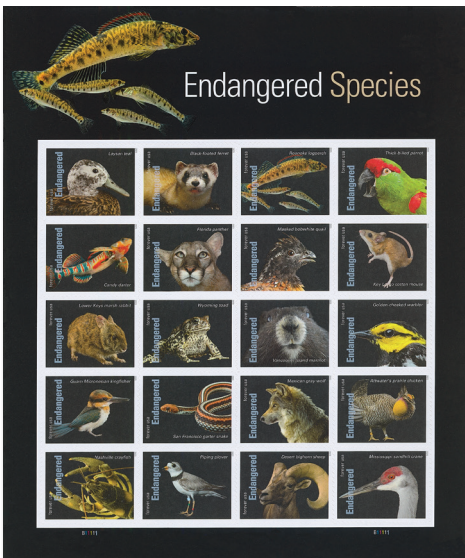

COMMEMORATIVE STAMPS

1. Year of the Rabbit

5. Railroad Stations

2. Ernest J. Gaines

3. Women's Soccer

6. Art of the Skateboard

7. Roy Lichtenstein

4. Toni Morrison

8. Tomie dePaola

9. Chief Standing Bear

11. Waterfalls

12. John Lewis

10. Endangered Species

14. Thinking of You

13. Life Magnified

15. OSIRIS-REx: Return to Earth

16. Ruth Bader Ginsburg

DEFINITIVE AND SPECIAL STAMPS

17. Red Fox

18. School Bus

19. Love

20. Sailboats

21. Florida Everglades

22. Great Smoky Mountains